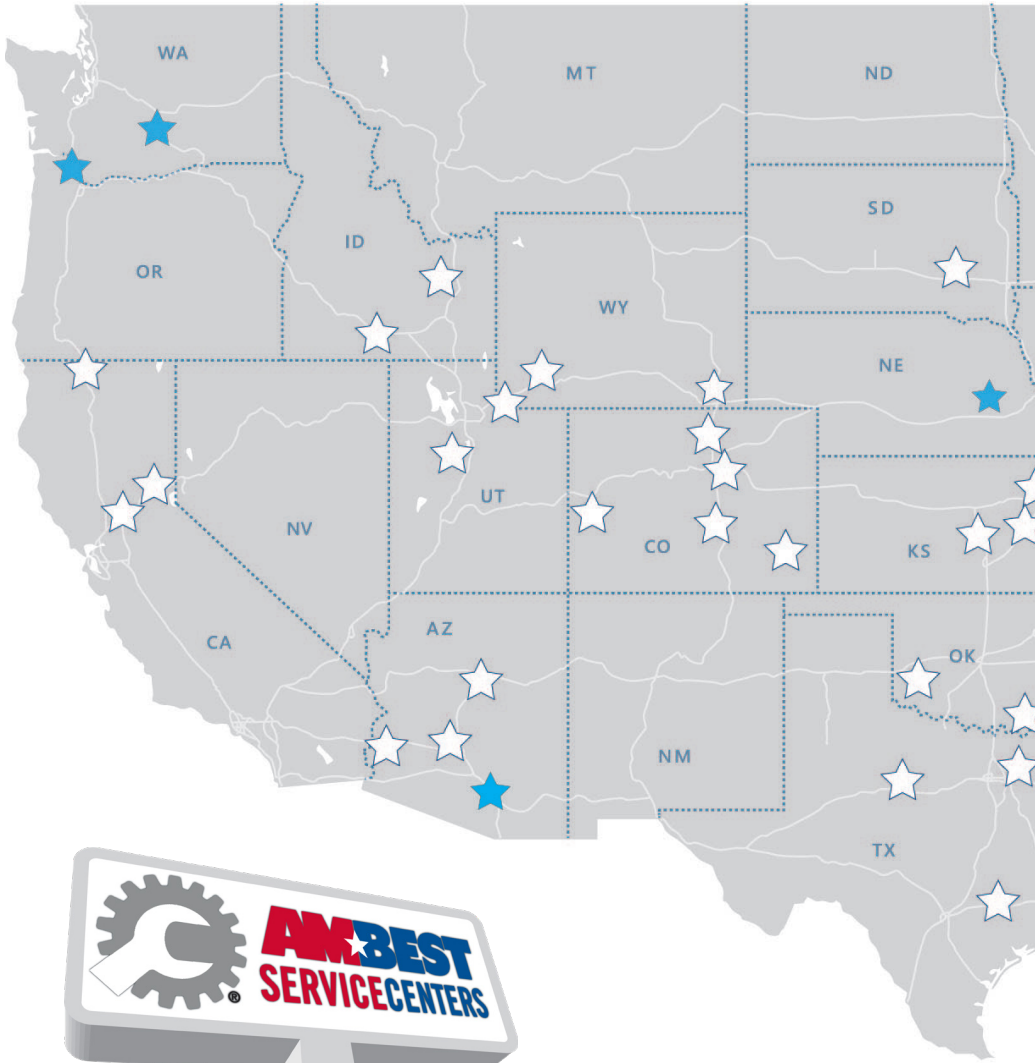

Phone	SHOWERS	Parking Spaces	Fuel Lanes	Cert. Scales	DEF	Full Svc. Dining	Dining Options
804-478-4403	5	75	7	●	■		Subway, Dunkin Donuts, Little Caesars
276-228-6680	1	20	8		■		Subway
509-785-2200			5	●	■		Subway, Deli
509-786-1440			6	●	■		Krispy Krunchy Chicken, McDonalds, KFC/Taco Bell, Dominos, Starbucks, Burger King, Dutch Bros.
509-839-5300			4	●	■		Coopers Chicken, Denny's, Burger King, Green Olive, Deli
206-433-0149			5		■		
509-248-9640	6	170	5	●	■		Subway
715-223-6666	4	100	5	●	■	☉	Abbyland Restaurant & Deli/Pizza, El Norteno Mexican Restaurant
608-562-3564	4	40	5		■		
608-635-7139	3	100	6	●	■		McDonald's
262-628-3344	3	150	5	●	■		McDonalds
304-274-1312			2		■		Subway
307-775-8434	4	24	6		■	☉	Hathaway's, Carol Café, Hot & Cold Deli
307-234-0504	6	150	7	●	■		Schlotsky's, Cowboy Deli, Wild Pony Café, Hooch's Bar
307-872-2686	14	380	16	●	■		Fuel Center Deli, Travel Center Grill
307-675-2095	4	78	4		■		CC Deli
307-324-4407	4	75	5		■	☉	I-80 Travel Plaza Restaurant

NATIONAL

A NAME YOU KNOW - SE