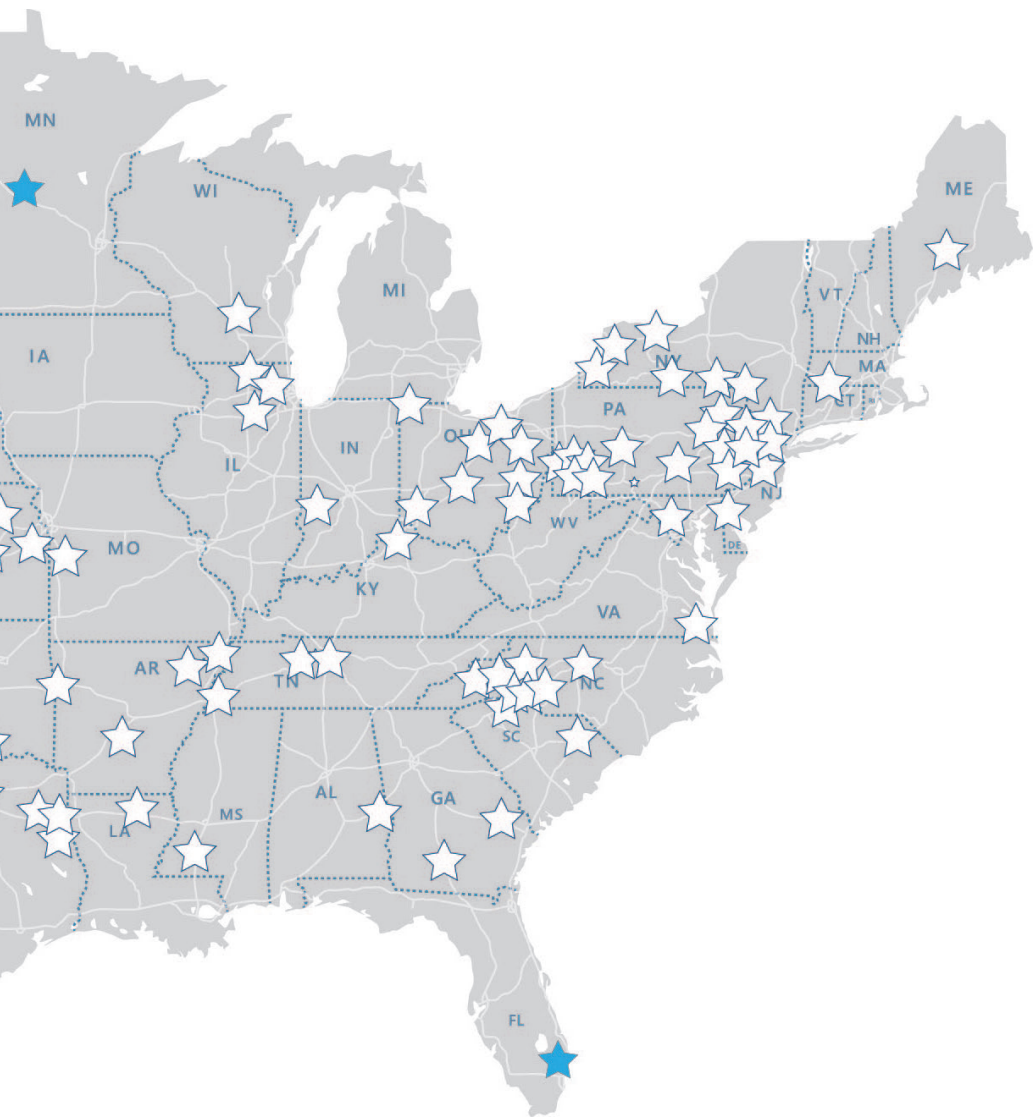

COVERAGE

AMBEST TRAVEL CENTER/SERVICE CENTER

AMBEST SERVICE CENTER/MOBILE LOCATIONS

SERVICE YOU CAN TRUST