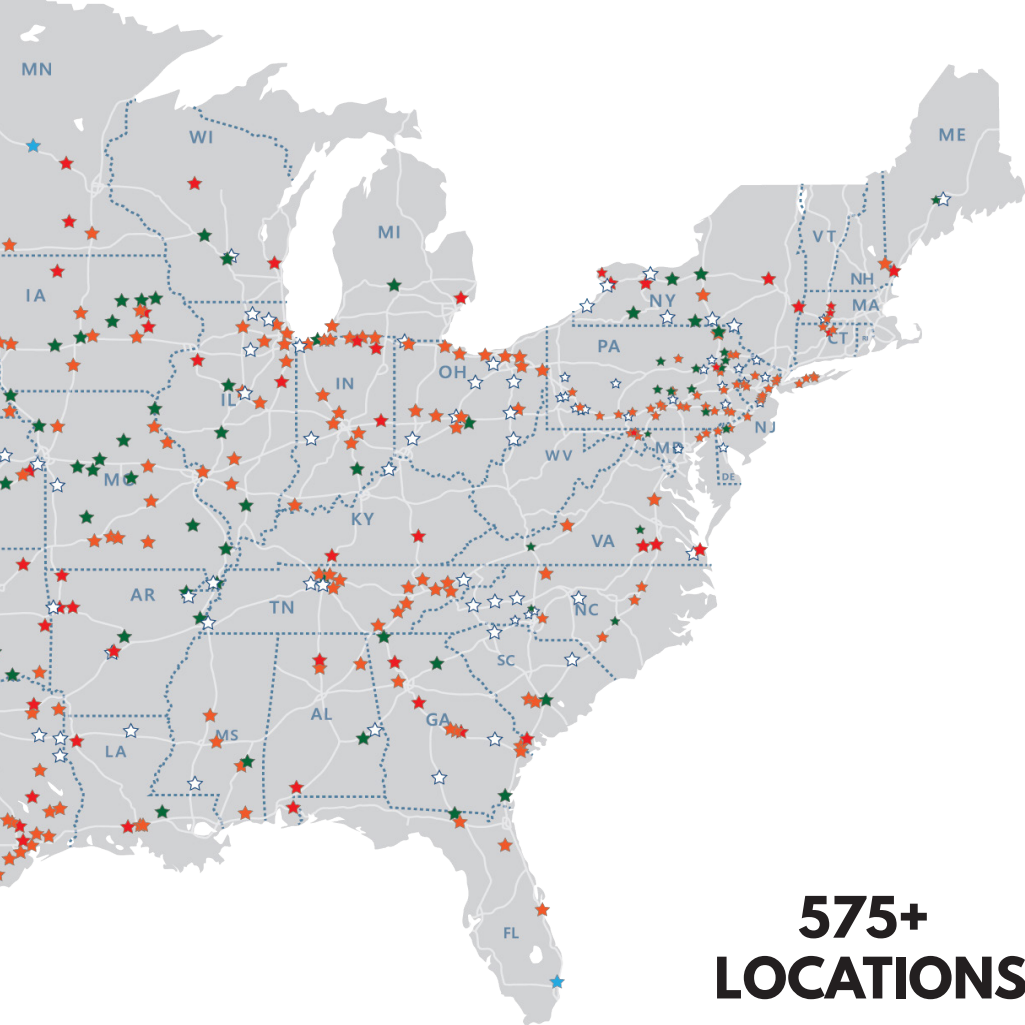

# 2024 LOCATION DIRECTORY

**FOLLOW @AMBESTOFFICIAL  
FOR UPDATES & PRIZES!**

**450+ TRUCK STOPS & TRAVEL CENTERS - 100+ SERVICE CENTERS**

## DOWNLOAD THE AMBEST APP

Available on the  
**App Store**

GET IT ON  
**Google Play**

# COVERAGE

**575+**  
**LOCATIONS**

Register your  
**AMBUCK\$ Card**

Check your  
points & shower  
balance!

-  **AMBEST Travel Center / AMBEST Service Center**
-  **AMBEST Travel Center**
-  **AMBEST Express**
-  **AMBEST Fuel Stop**
-  **AMBEST Service Center**